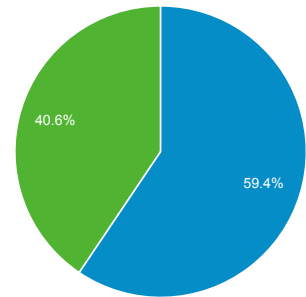

May 31, 2015 - Jul 1, 2015

Audience Overview

All Sessions
100.00%

Overview

■ New Visitor ■ Returning Visitor

Language	Sessions	% Sessions
1. en-us	8,245	77.99%
2. (not set)	786	7.43%
3. ru	725	6.86%
4. ru-ru	623	5.89%
5. fr	39	0.37%
6. c	28	0.26%
7. fr-ca	18	0.17%
8. fr-fr	16	0.15%
9. en-gb	15	0.14%
10. pt-br	9	0.09%